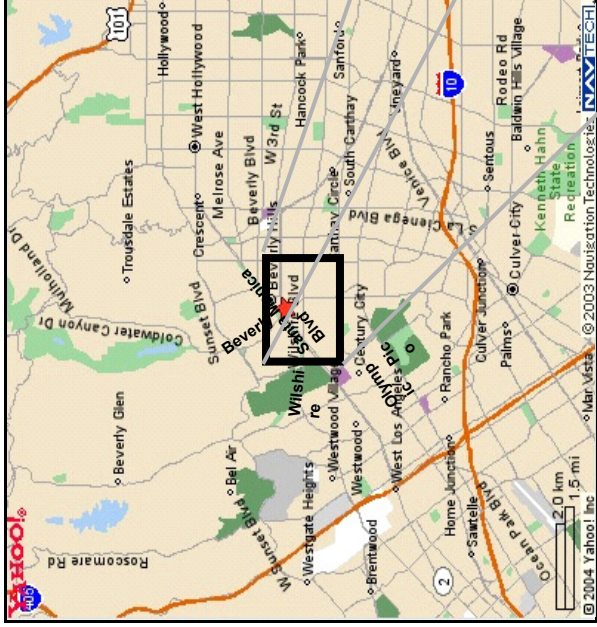

Lingual Institute

The Premier Language Center

One block west of Rodeo Dr./ Parking in building
 9601 Wilshire Blvd., Suite GL-4
 Beverly Hills, CA 90210
 (310) 858-0717

Our suggested Directions

- From the 405 Northbound:** Exit National. Turn right (east) onto National and left (north) at first light onto Sepulveda.
- Continue on Sepulveda to Olympic and turn right onto Olympic.
 - Continue on Olympic to Spalding and turn left onto Spalding.
 - Continue on Spalding to Wilshire and turn right onto Wilshire.
 - Continue on Wilshire to Beverly Drive and turn left onto Beverly Drive.
 - Proceed north on Beverly to 438 N. Beverly (Crate&Barrel). Turn right into parking garage. 439 N. Canon Drive is located above the eastern half of this parking garage.
- From the 101:** Exit Coldwater Canyon. Go south on Coldwater Canyon past Mulholland and continue until it turns into Beverly Drive. Continue south on Beverly Drive, crossing Sunset and Santa Monica Blvd. Turn left into parking garage at 438 N. Beverly Drive (Crate&Barrel). 439 N. Canon Drive is located above the eastern half of this parking garage.
- From the 10 Eastbound:** Exit Overland. Turn north (two rights if exiting off the 10 Eastbound, one right if exiting the 10 Westbound) onto Overland.
- Continue on Overland to Olympic and turn right onto Olympic.
 - Continue on Olympic to Spalding and turn left onto Spalding.
 - Continue on Spalding to Wilshire and turn right onto Wilshire.
 - Continue on Wilshire to Beverly Drive and turn left onto Beverly Drive.
 - Proceed north on Beverly to 438 N. Beverly (Crate&Barrel). Turn right into parking garage. 439 N. Canon Drive is located above the eastern half of this parking garage.